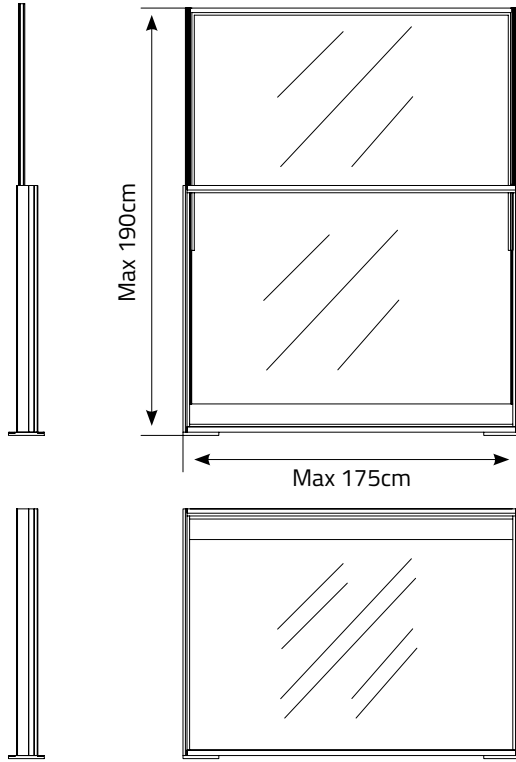

Lift Motion

Dimensions in mm Boyutlar mm

Lift Motion is an entirely new concept for height adjustable windscreens. Through this unique product you can maximize the use of your patio/ porch and you can easily stop the wind within seconds. With the counter balanced glass you can easily adjust the height of your windscreen and create that snug feeling.

Lift Motion yüksekliđi ayarlanabilir ön cam için tamamen yeni bir kavramdır. Bu benzersiz ürün aracılıđıyla teras / veranda kullanımınızı maksimize edebilirsiniz ve saniyeler içinde rüzgarı kesebilirsiniz. Denge ađırlıklı cam ile ön camın yüksekliđini kolayca ayarlayabilir ve istenilen rahat ortamı yaratabilirsiniz.

COLORS RENKLER

9016 1013 8017 9005 9006 7043 7016

Other Colors +10%
Diđer Renkler +%10